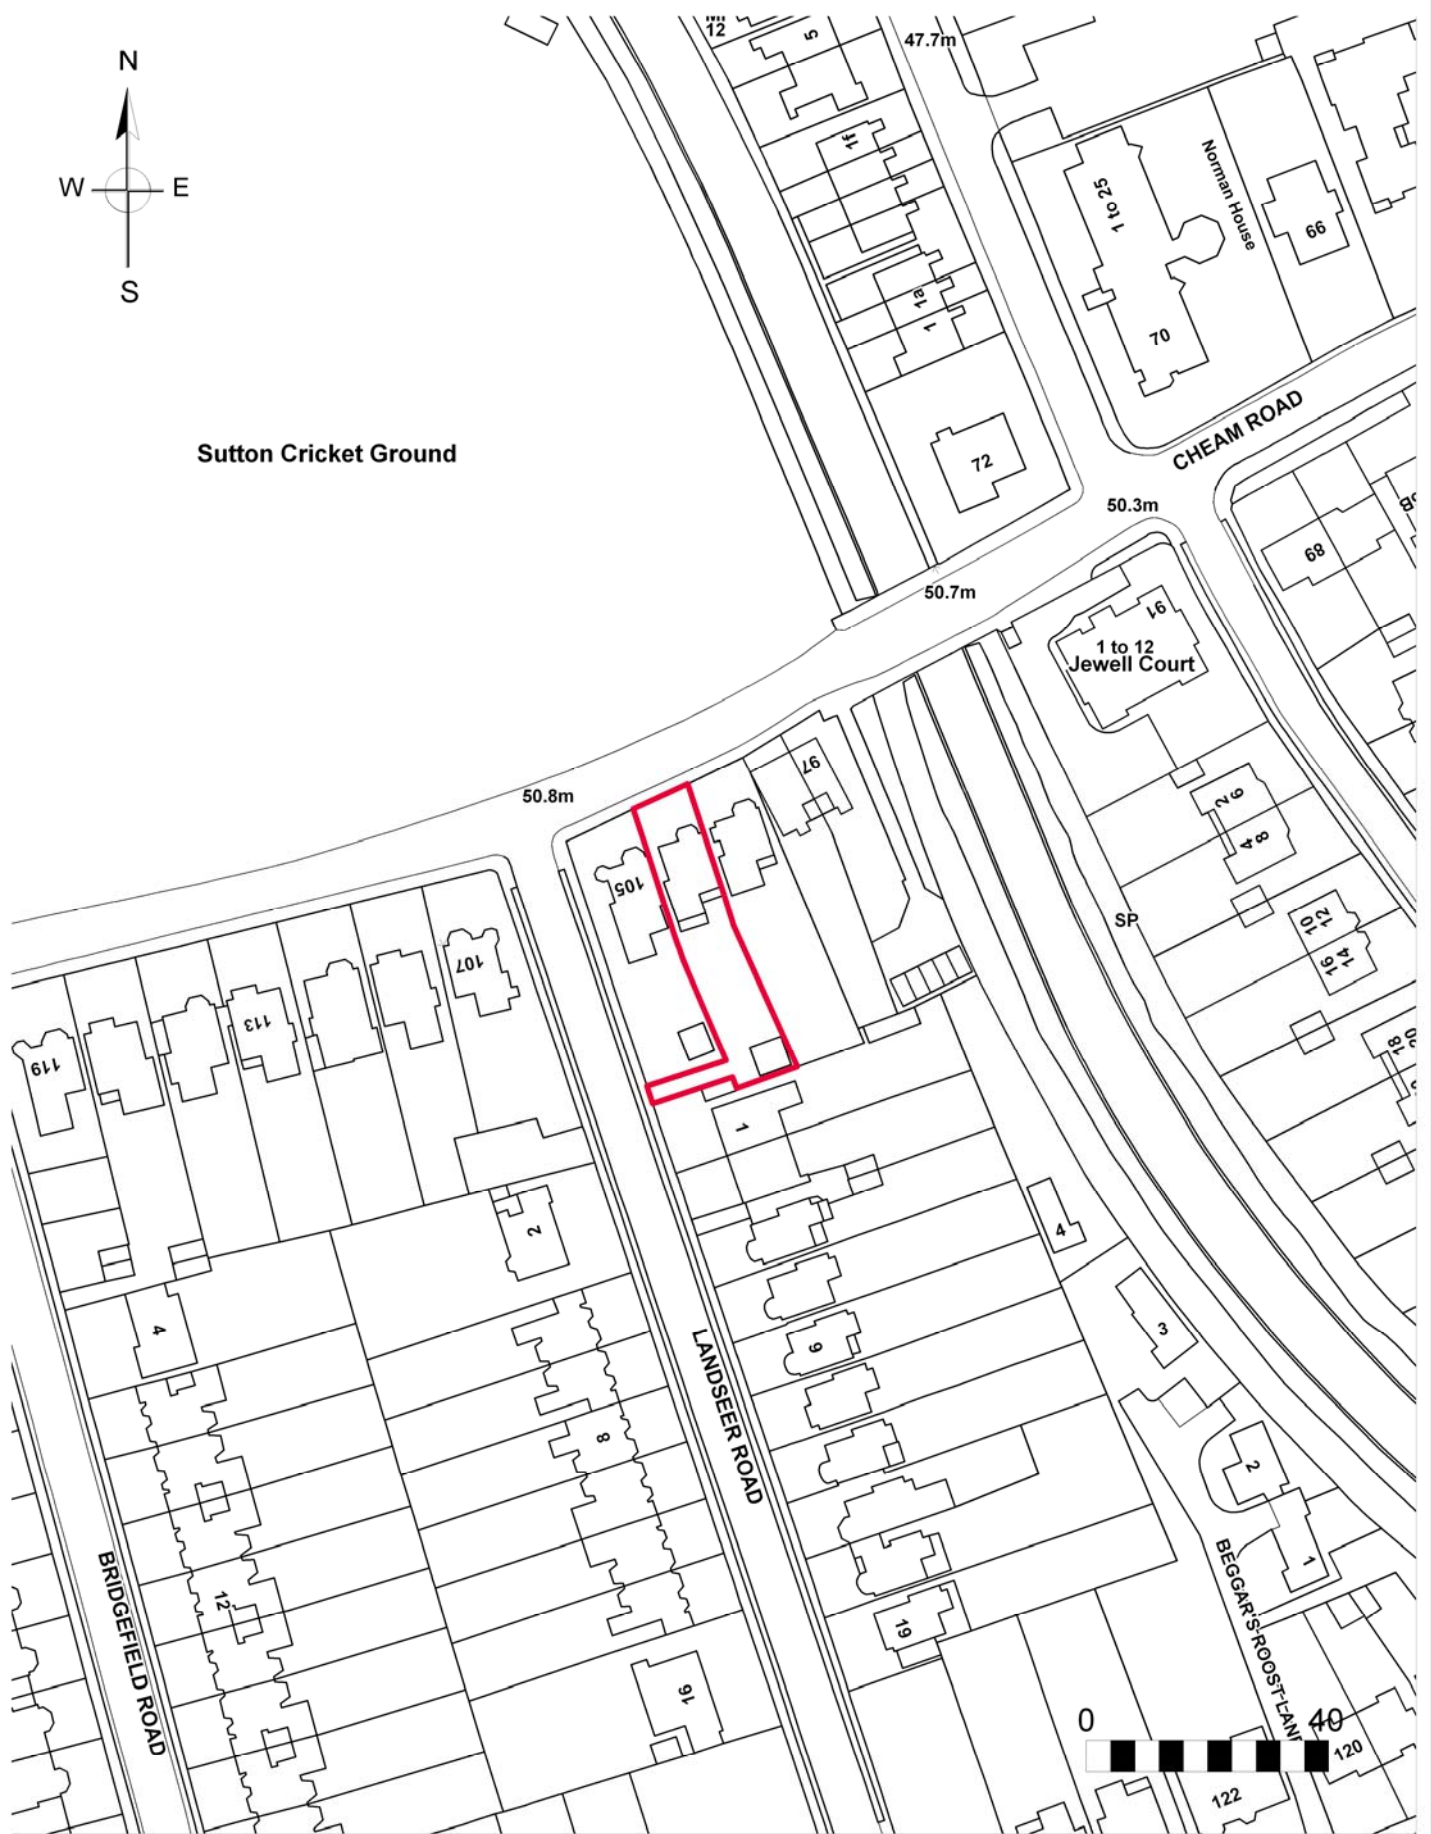

Sutton Cricket Ground

103 Cheam Road, Sutton

SCALE:

DRAWN BY:

DATE: 21st December 2015

Group:

Drawing No.