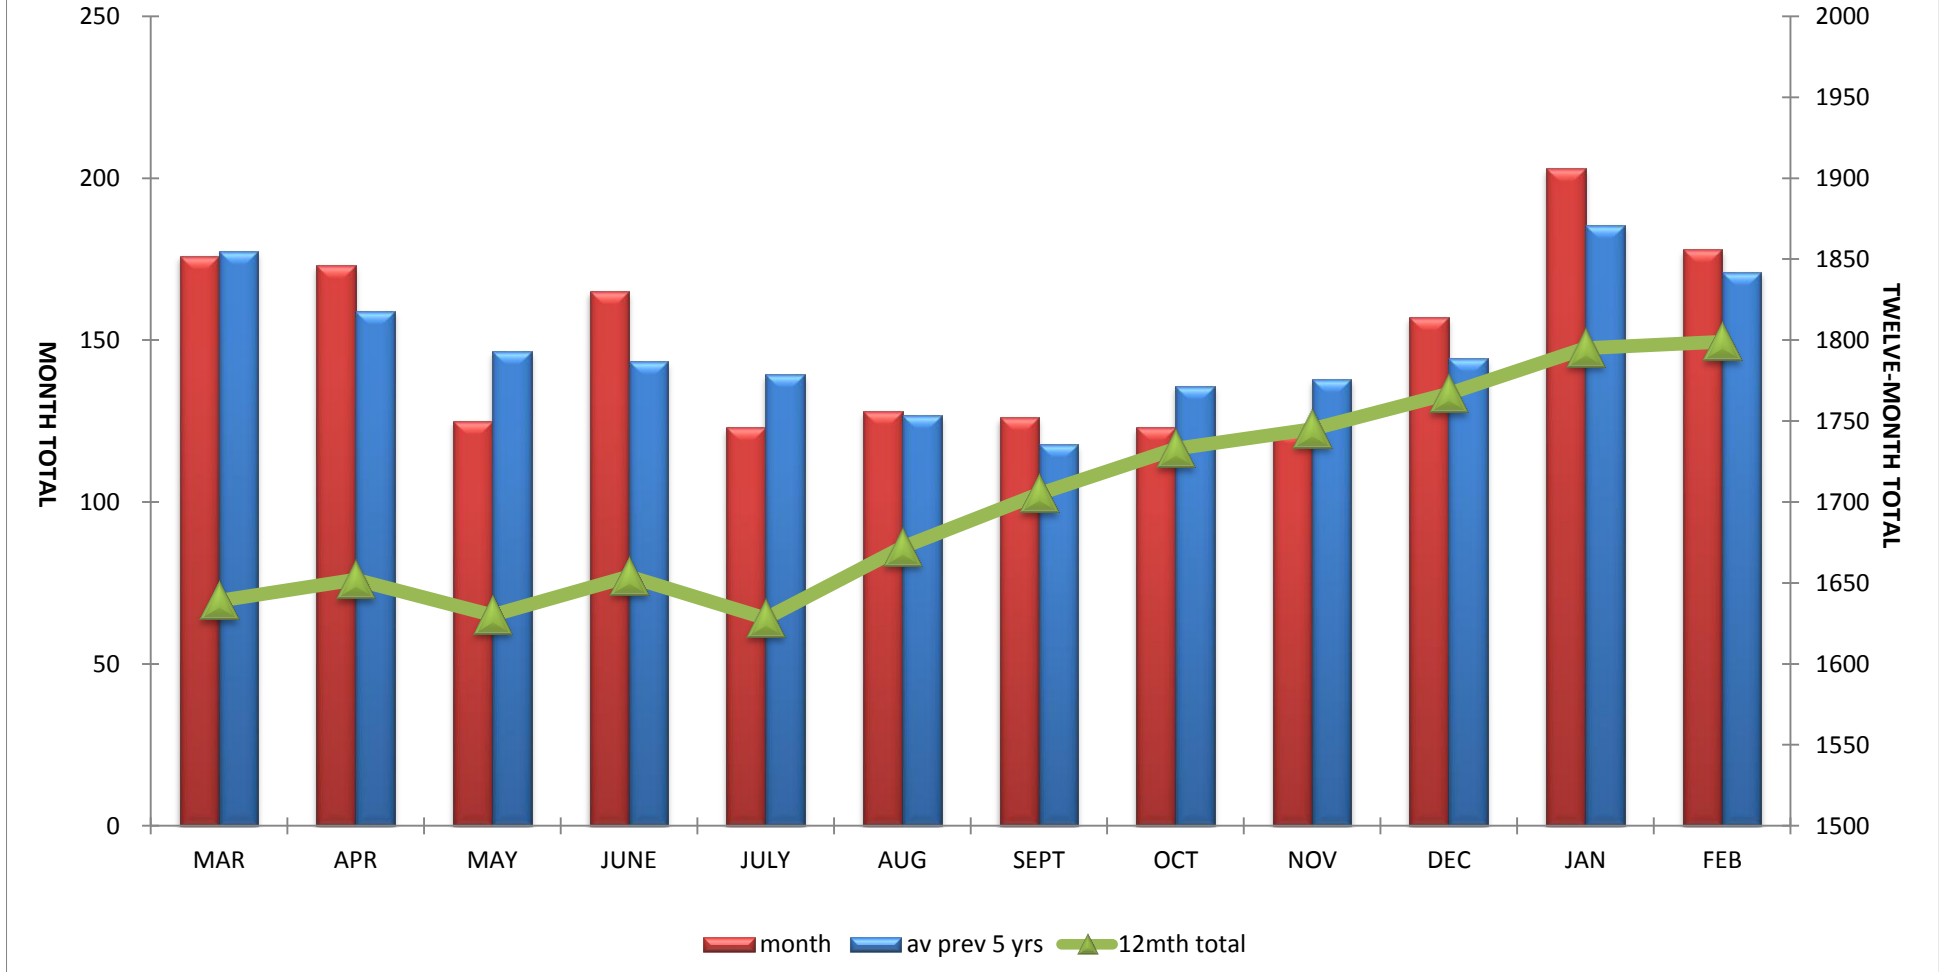

NORTH EAST SURREY CREMATORIUM BOARD

Cremations for previous 12 months

(Estimate for current financial year - 1,760)

This page is intentionally left blank