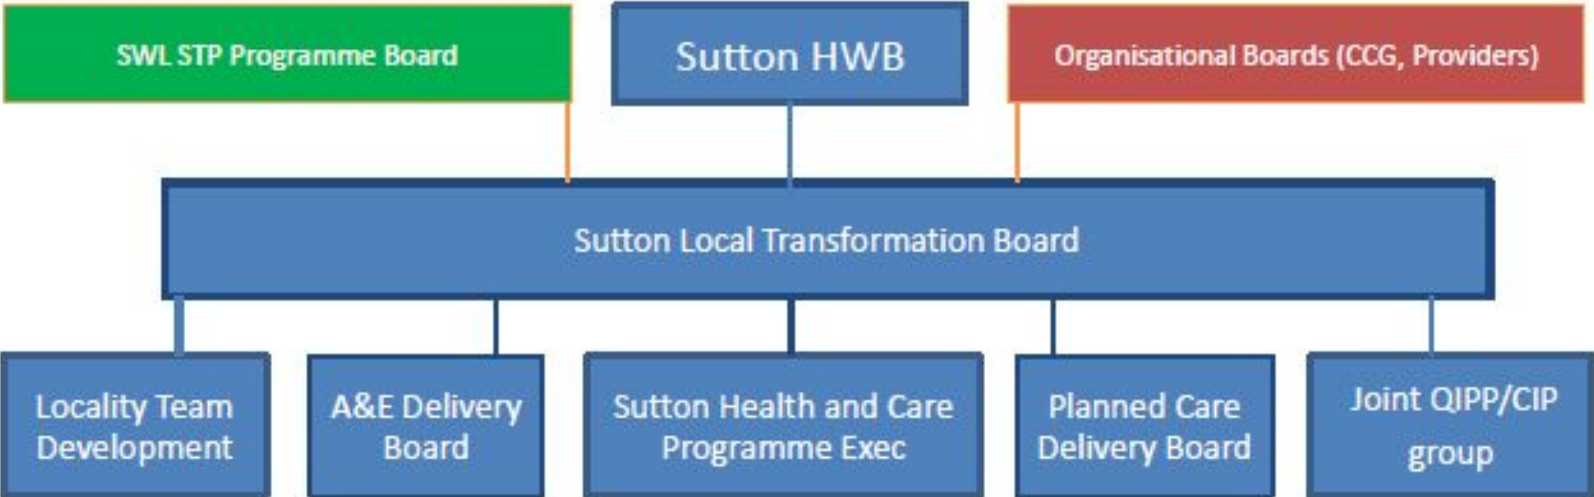

Proposed Governance Structure, SW London and Sutton

Key – LHE governance

Key – individual governance

Key – SWL STP governance

This page is intentionally left blank