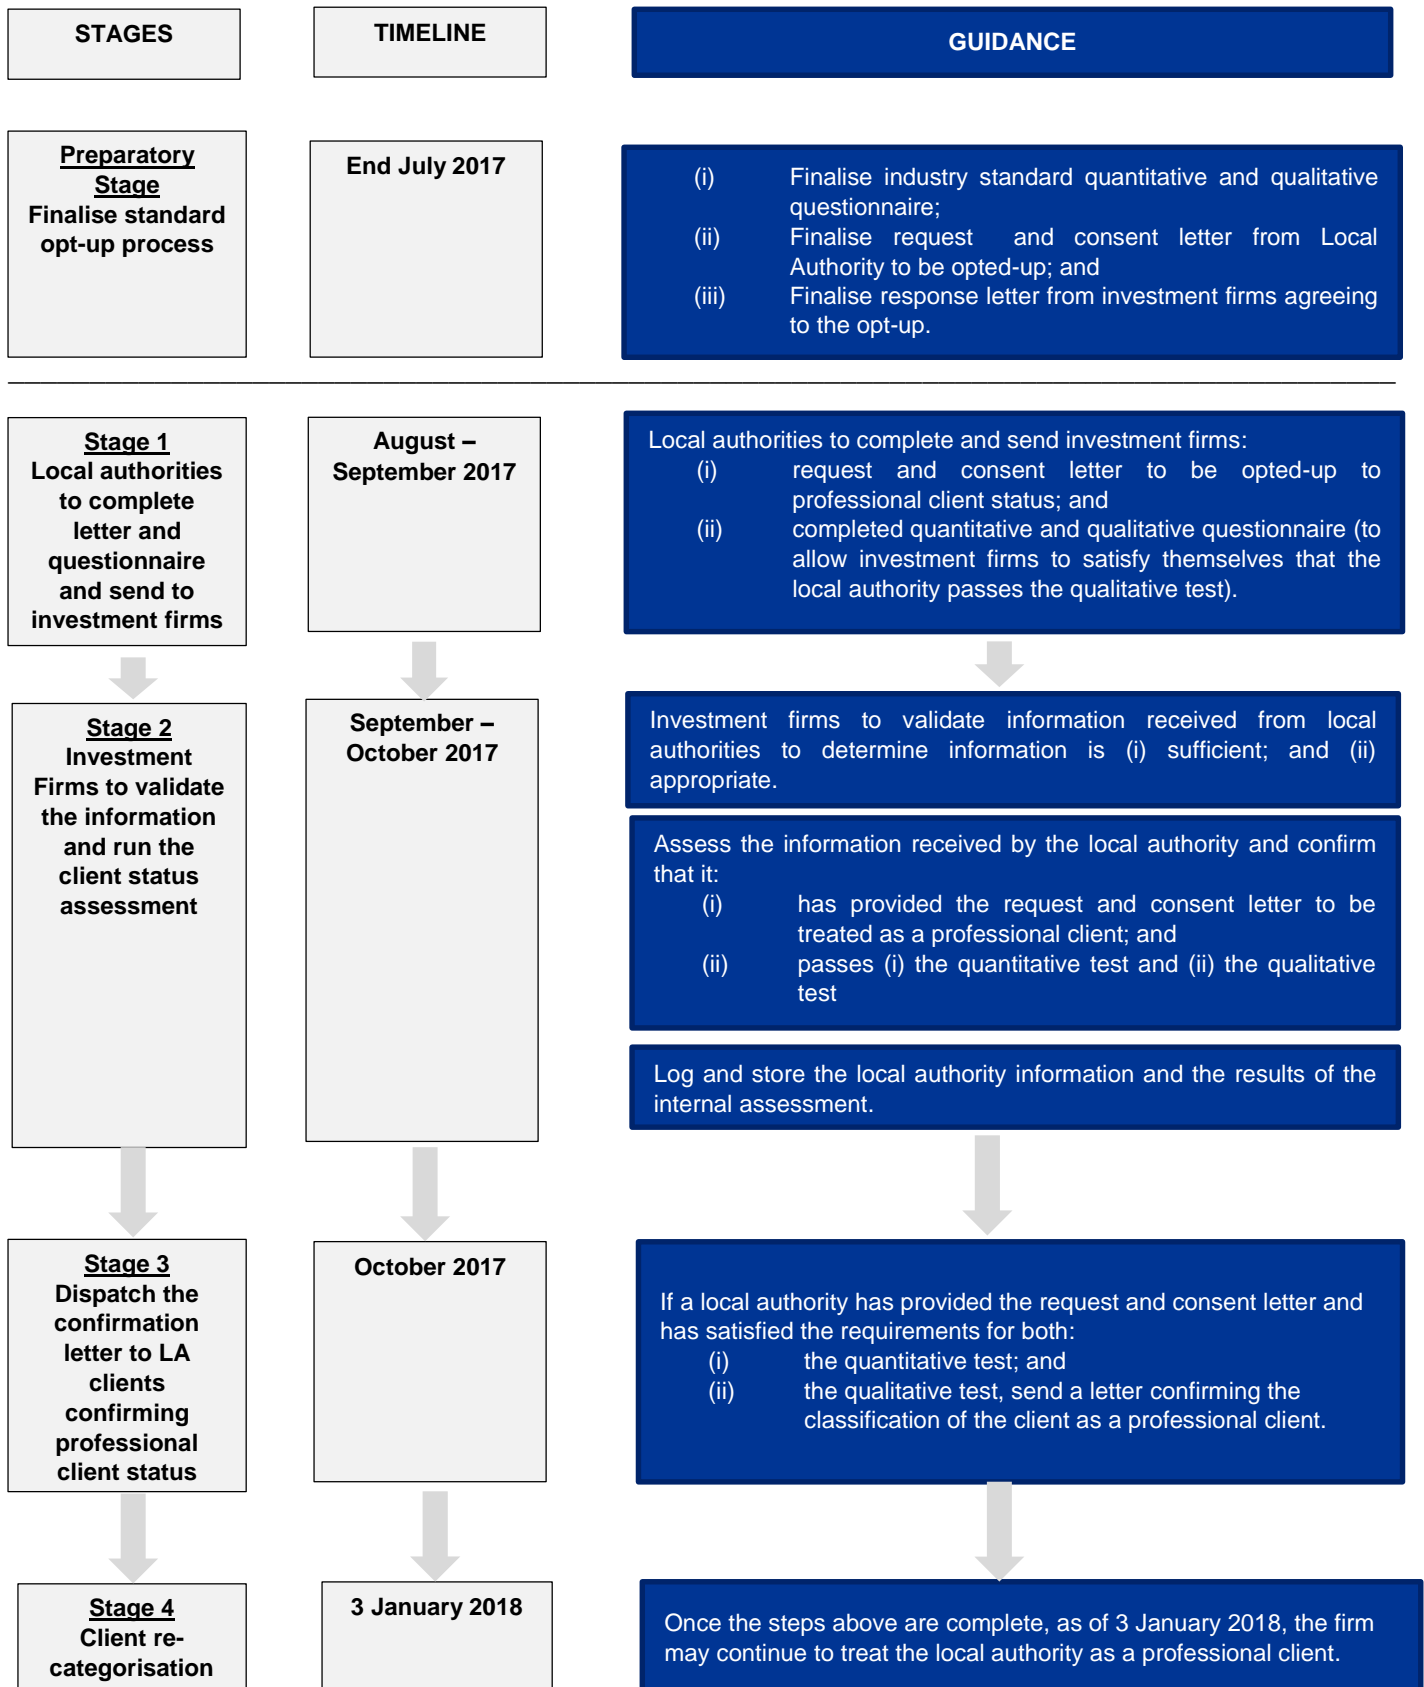

UK Local Authority Client Opt-Up Process

This page is intentionally left blank