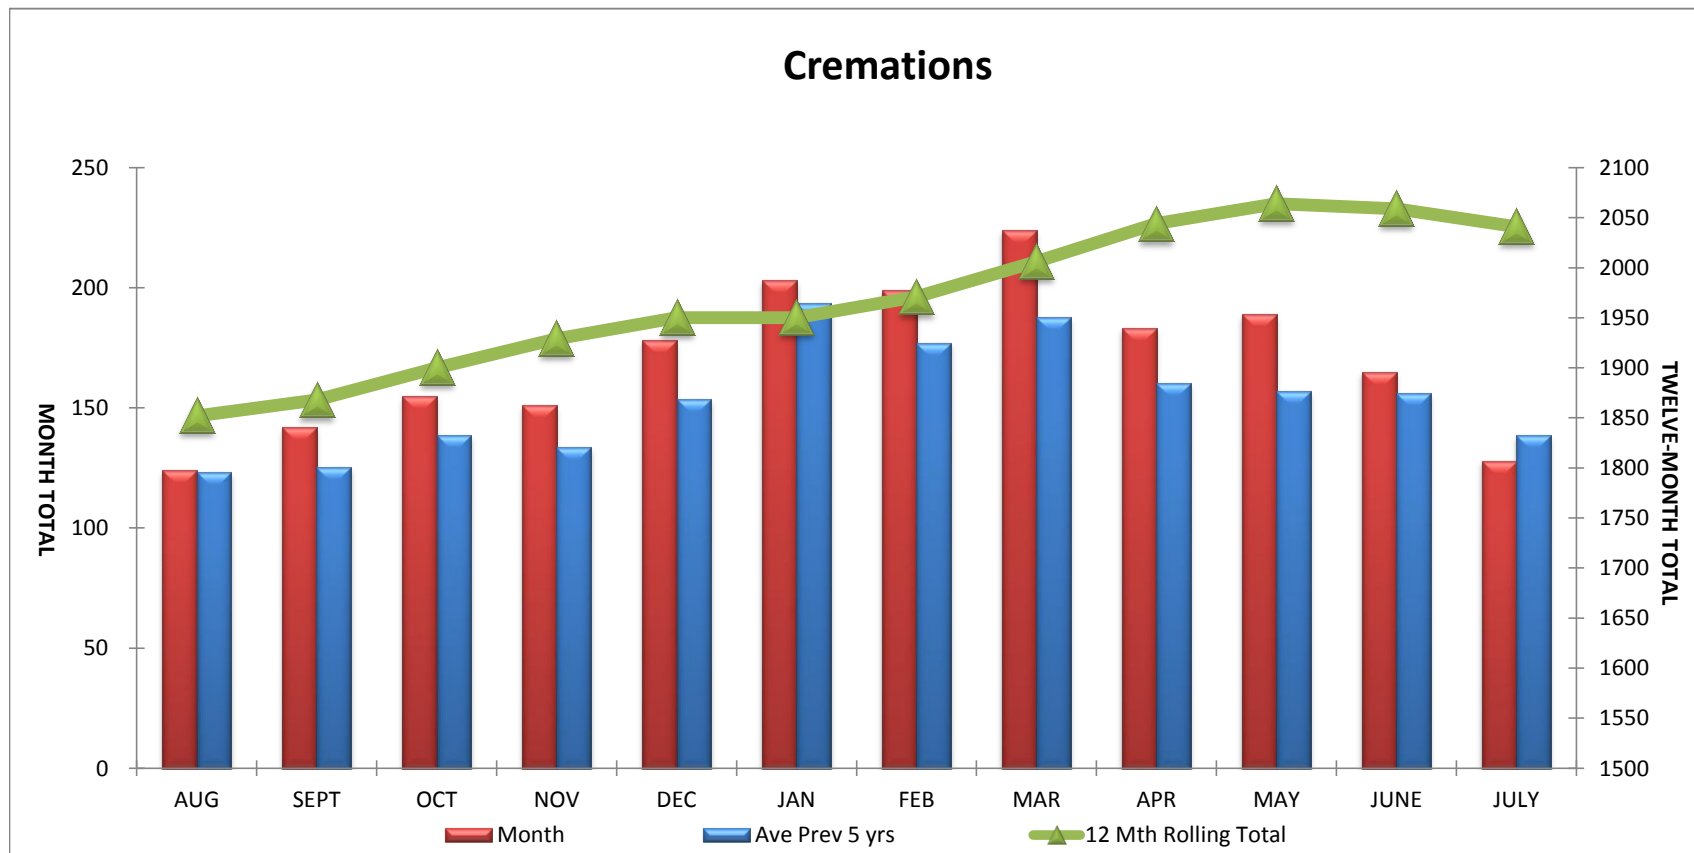

NORTH EAST SURREY CREMATORIUM BOARD

CREMATION STATISTICS

as at 31st July 2018

The Town Hall,
Wandsworth High Street,
London, SW18 2PU
August 2018

CLIVE ANDREWS
Surveyor to the Board

This page is intentionally left blank