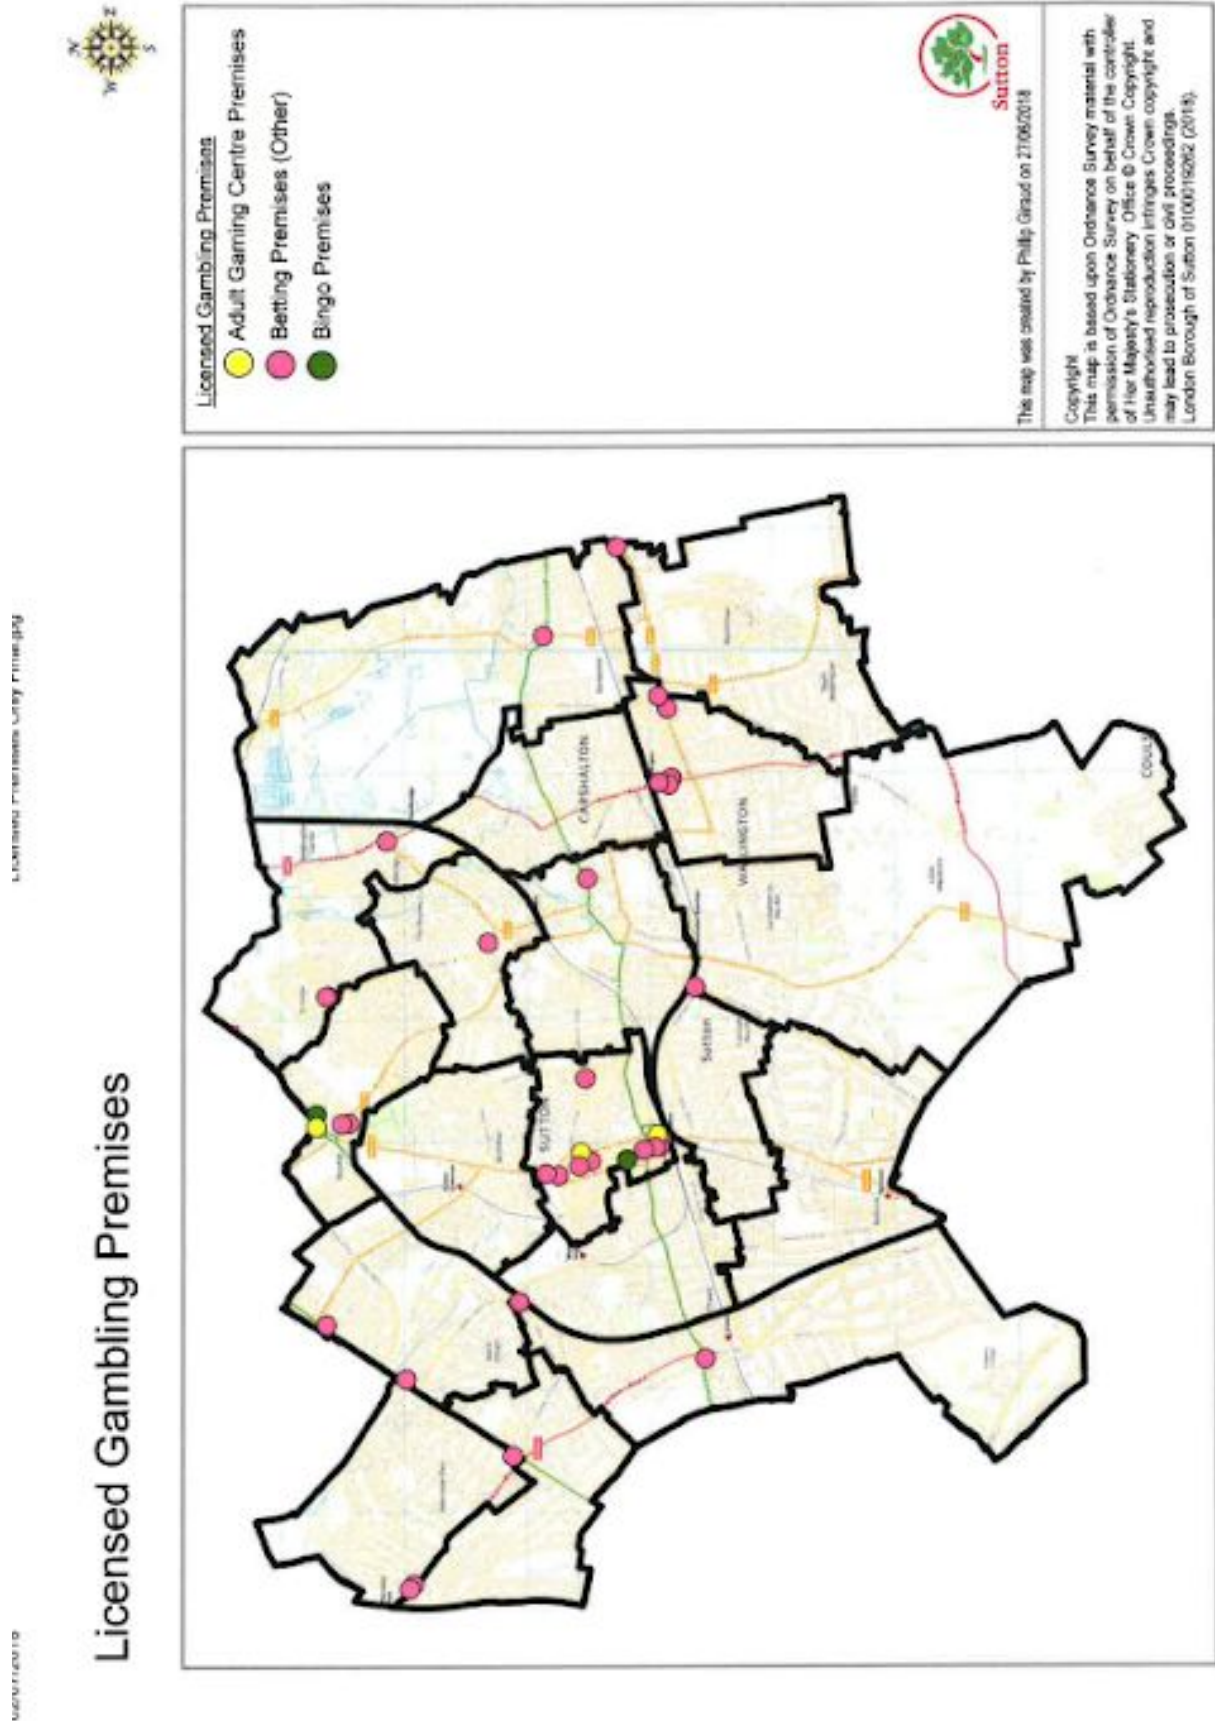

Map 1: Borough map

Map 2: Location of licensed venues

Map 3: Location of drug and alcohol services

Map 4: Education facilities and children's centres

Map 5: Income domain with gambling premises

Map 6: Employment domain with gambling premises

Map 1: Borough map

Map 2: Location of licensed venues (Correct on 31 May 2018)

Map 3: Location of drug and alcohol services

Drug and Alcohol Services

- Drug & Alcohol Services Layer
- Sutton Borough Boundary

Map 4: Education facilities and children's centres (Draft one)

Map 5: Income Domain with Gambling Premises

IMD 2015_income Domain with Licensed Premises Final Deciles .jpg

02/07/2018

IMD 2015 - Income Domain with Gambling Premises