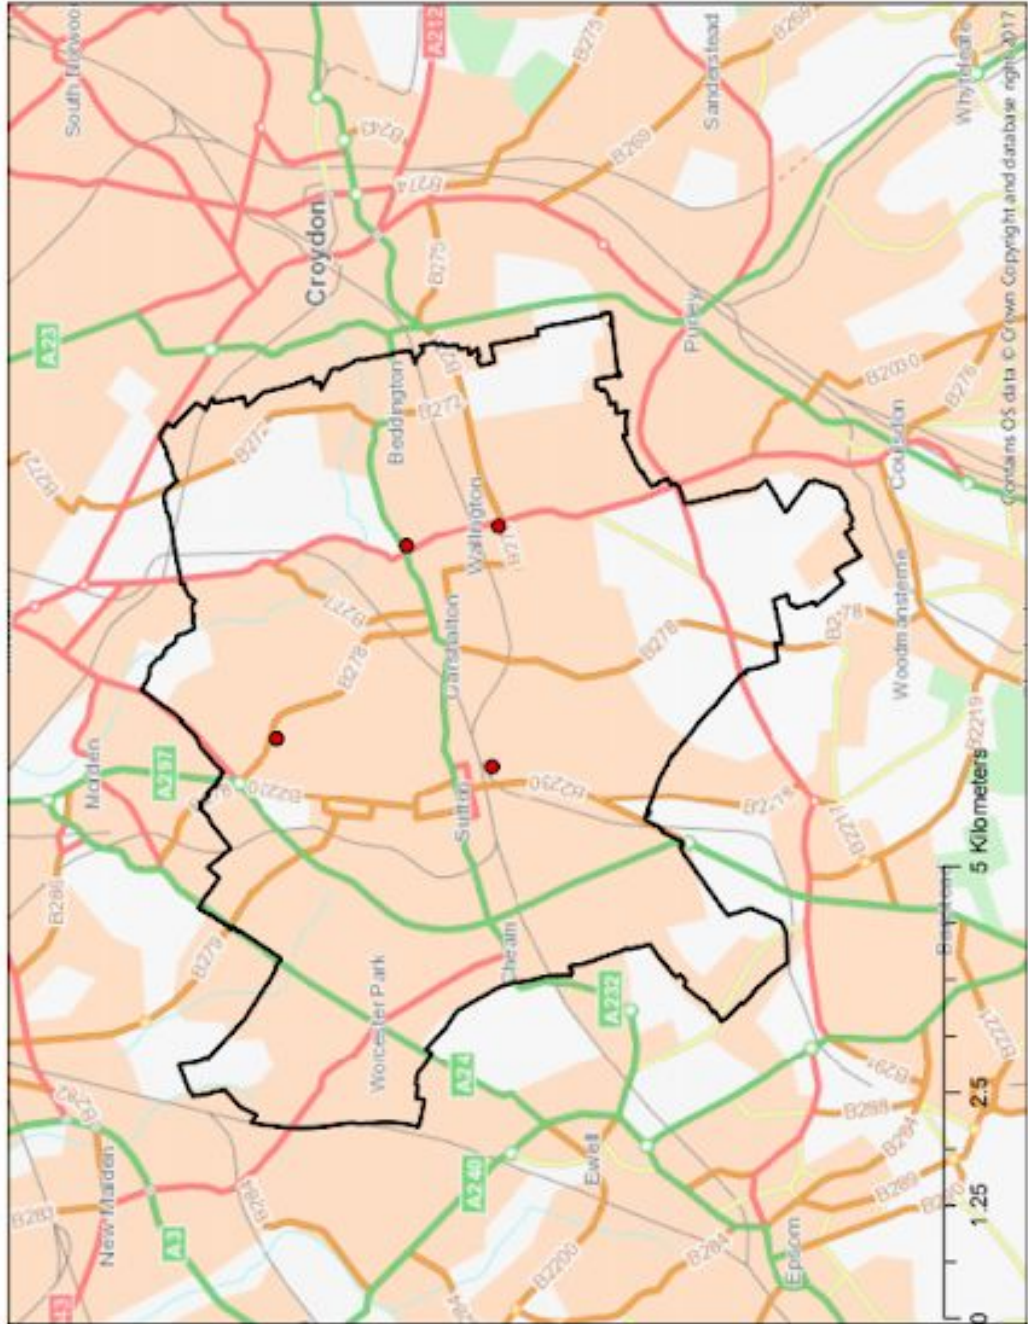

Map 1: Borough map

Map 2: Location of licensed venues

Map 3: Location of drug and alcohol services

Map 4: Education facilities and children's centres

Map 5: Income domain with gambling premises

Map 6: Employment domain with gambling premises

Map 1: Borough map

Map 2: Location of licensed venues (Correct on 31 May 2018)

Map 3: Location of drug and alcohol services

Drug and Alcohol Services

- Drug & Alcohol Services Layer
- Sutton Borough Boundary

Map 4: Education facilities and children's centres (Draft one)

Map 5: Income Domain with Gambling Premises

IMD 2015_income Domain with Licensed Premises Final Deciles .jpg

02/07/2018

IMD 2015 - Income Domain with Gambling Premises