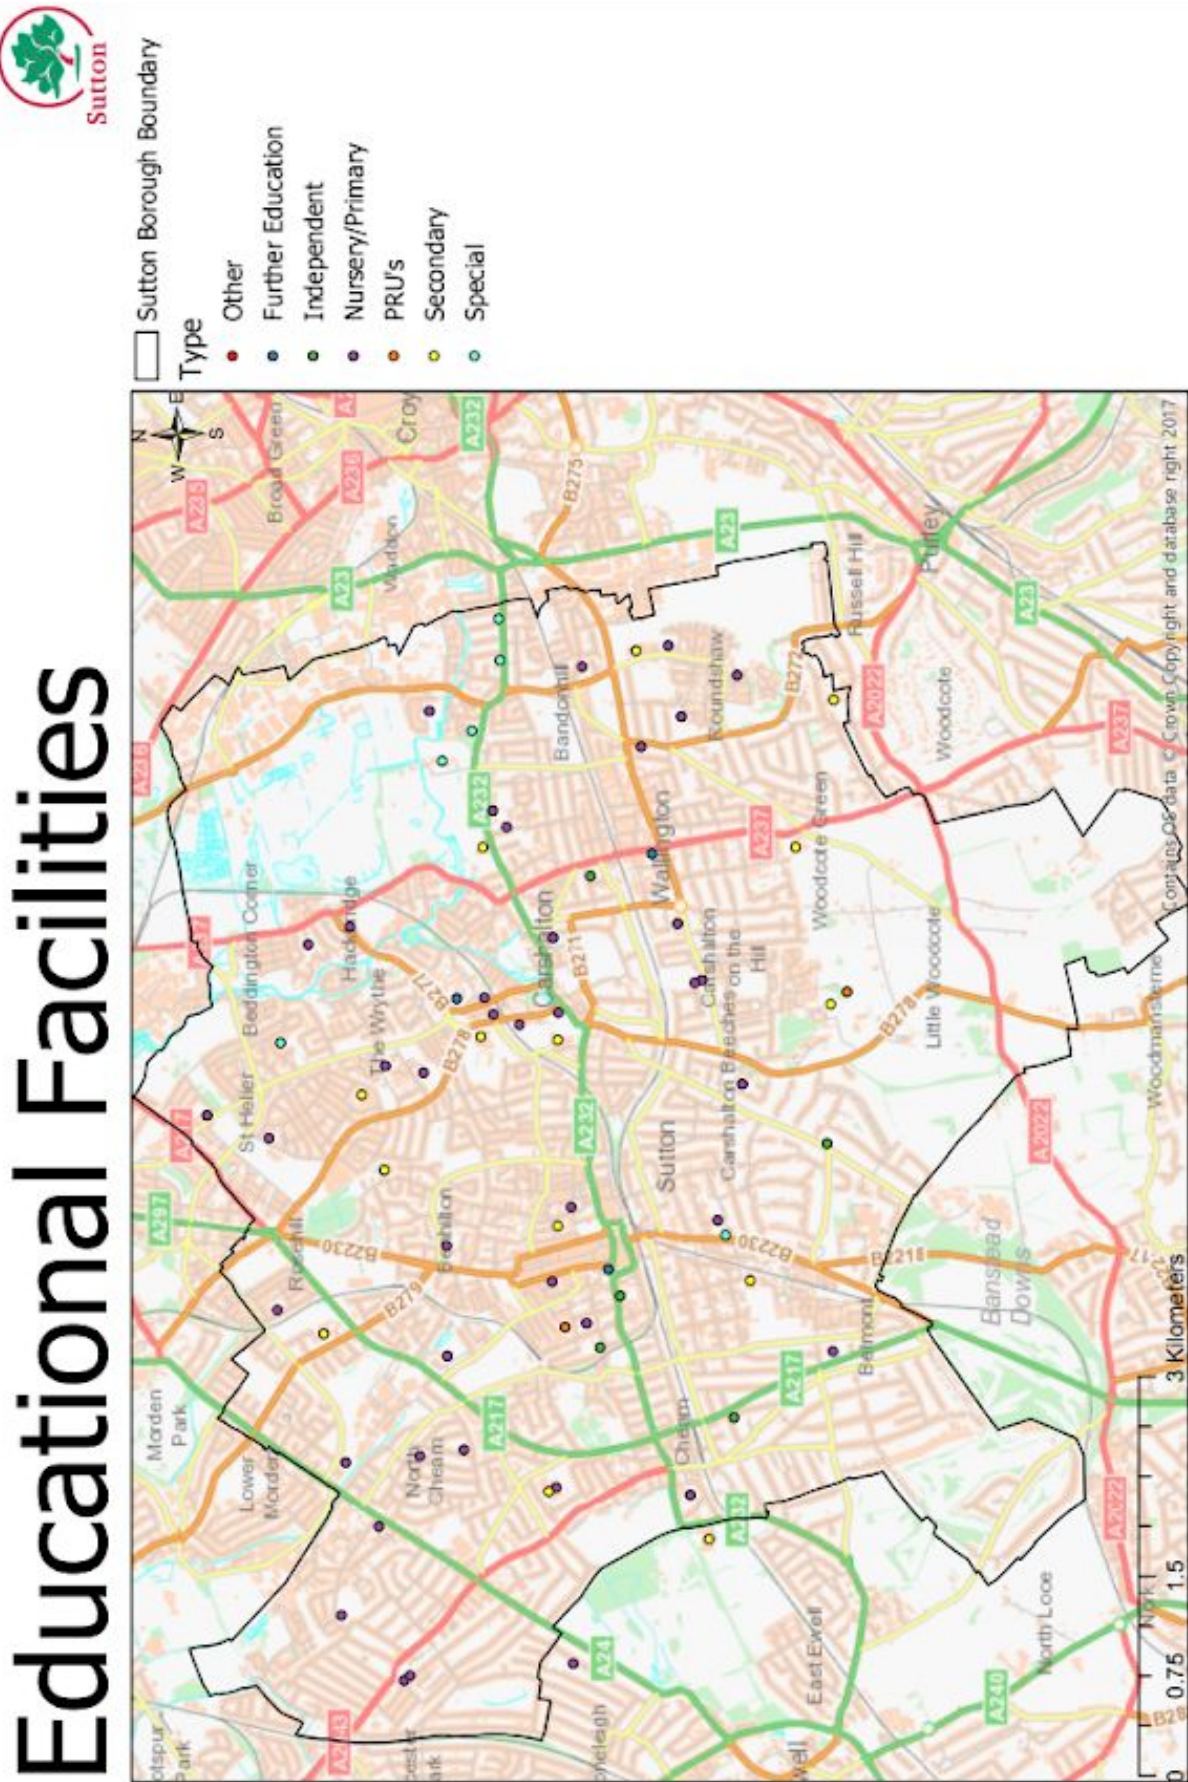

Map 1: Borough map

Map 2: Location of licensed venues

Map 3: Location of drug and alcohol services

Map 4: Education facilities and children's centres

Map 5: Income domain with gambling premises

Map 6: Employment domain with gambling premises

Map 1: Borough map

Map 2: Location of licensed venues (Correct on 31 May 2018)

Map 3: Location of drug and alcohol services

Drug and Alcohol Services

- Drug & Alcohol Services Layer
- Sutton Borough Boundary

Map 4: Education facilities and children's centres (Draft one)

Map 5: Income Domain with Gambling Premises

IMD 2015_income Domain with Licensed Premises Final Deciles .jpg

02/07/2018

IMD 2015 - Income Domain with Gambling Premises