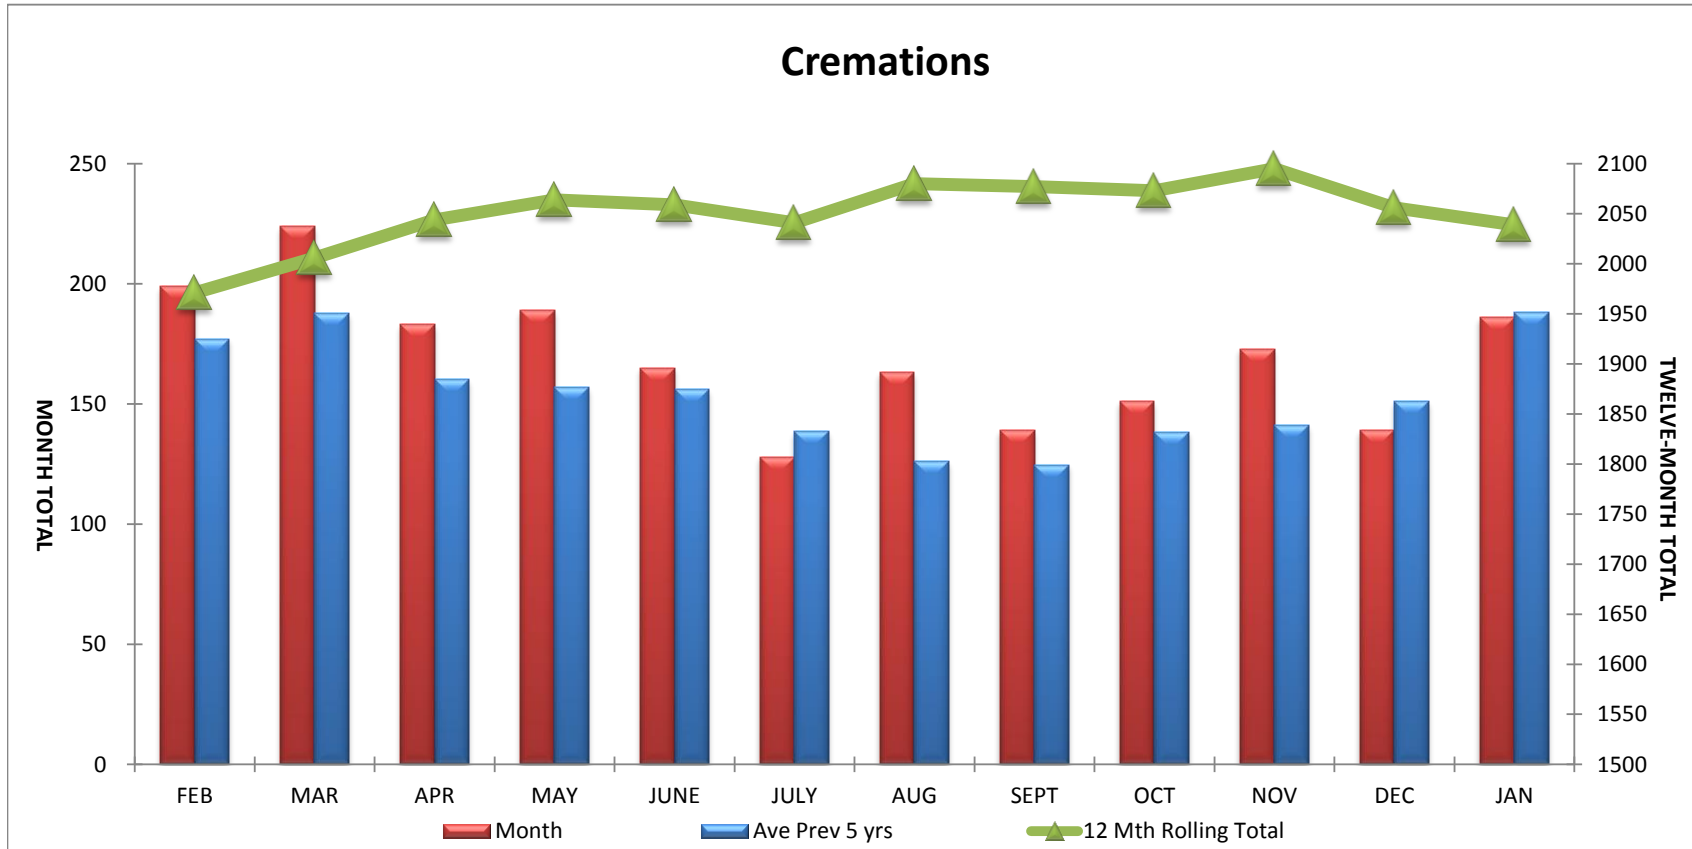

NORTH EAST SURREY CREMATORIUM BOARD

CREMATION STATISTICS

as at 31st January 2019

The Town Hall,
Wandsworth High Street,
London, SW18 2PU
February 2019

CLIVE ANDREWS
Surveyor to the Board

This page is intentionally left blank