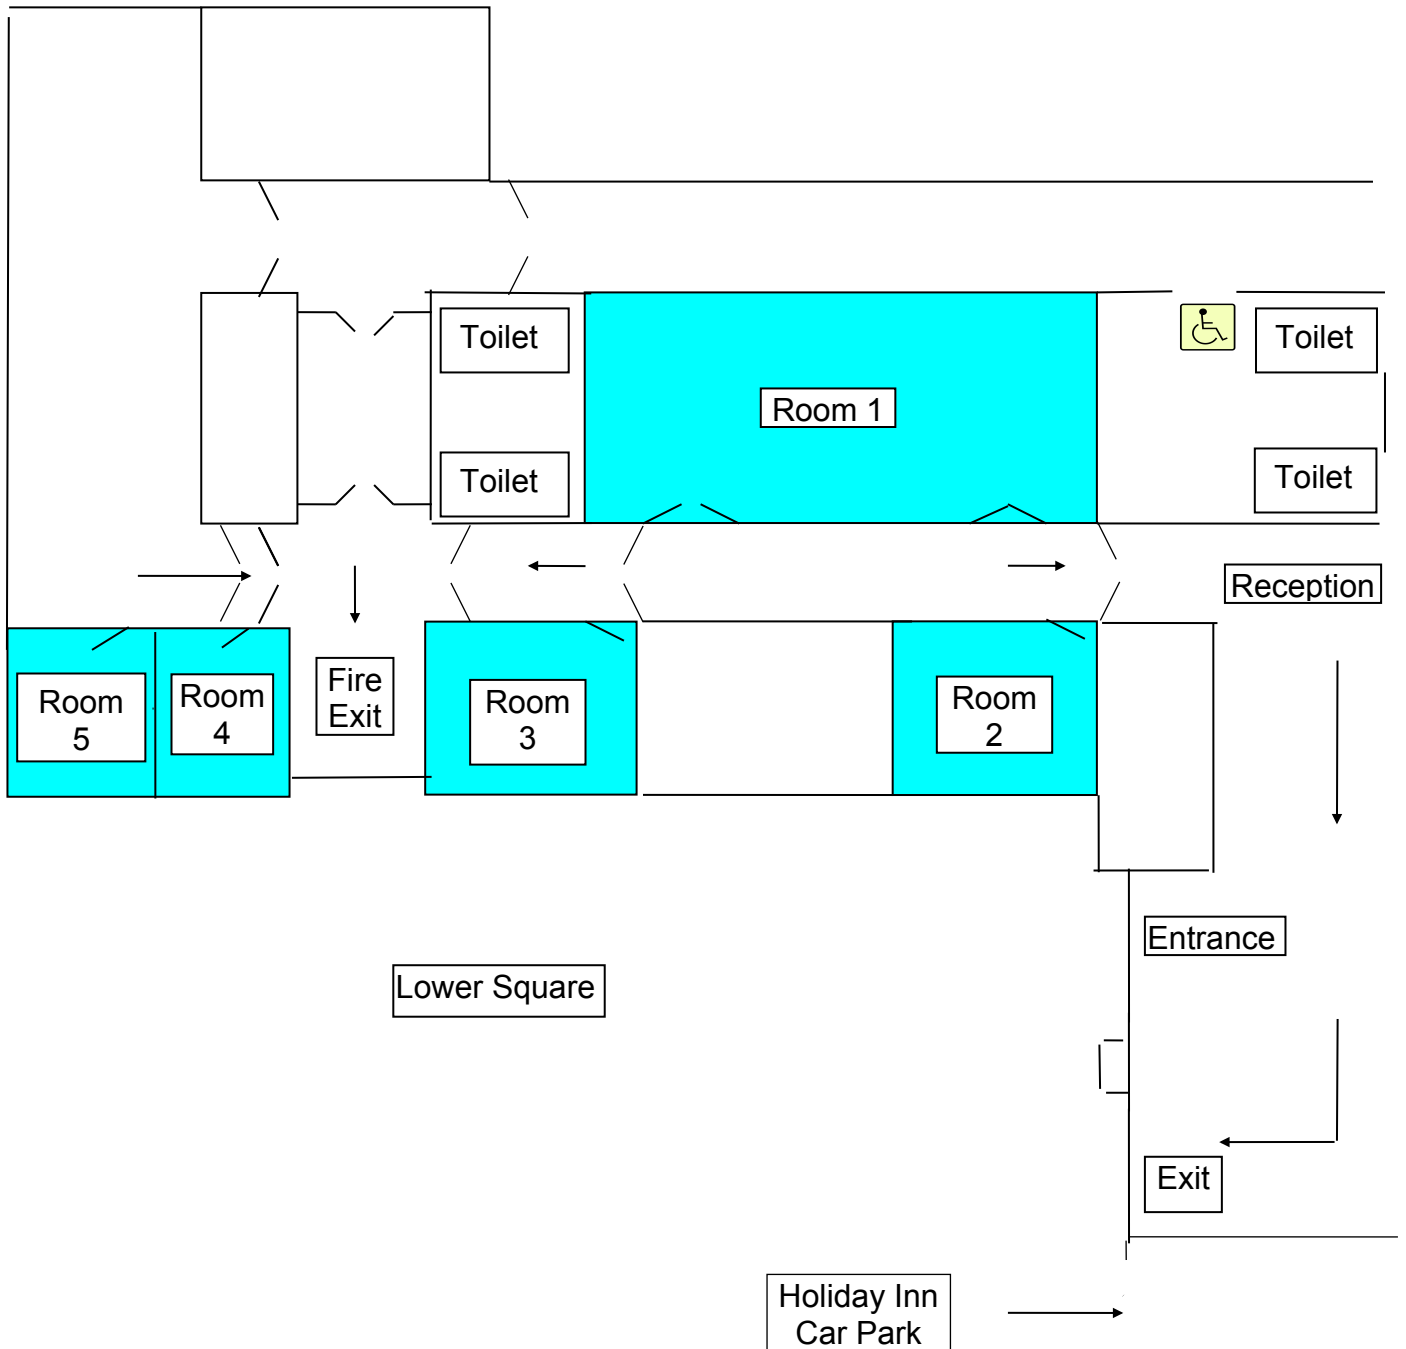

**CIVIC OFFICES, SUTTON
GROUND FLOOR MEETING ROOMS**

FIRE PRECAUTIONS

If there is a FIRE in the building the fire alarm will sound. Leave the building immediately by the most direct route, either back through reception or the fire exit into Lower Square. Take your coat and any bags with you. Assemble in the car park in front of the Holiday Inn.

This page is intentionally left blank