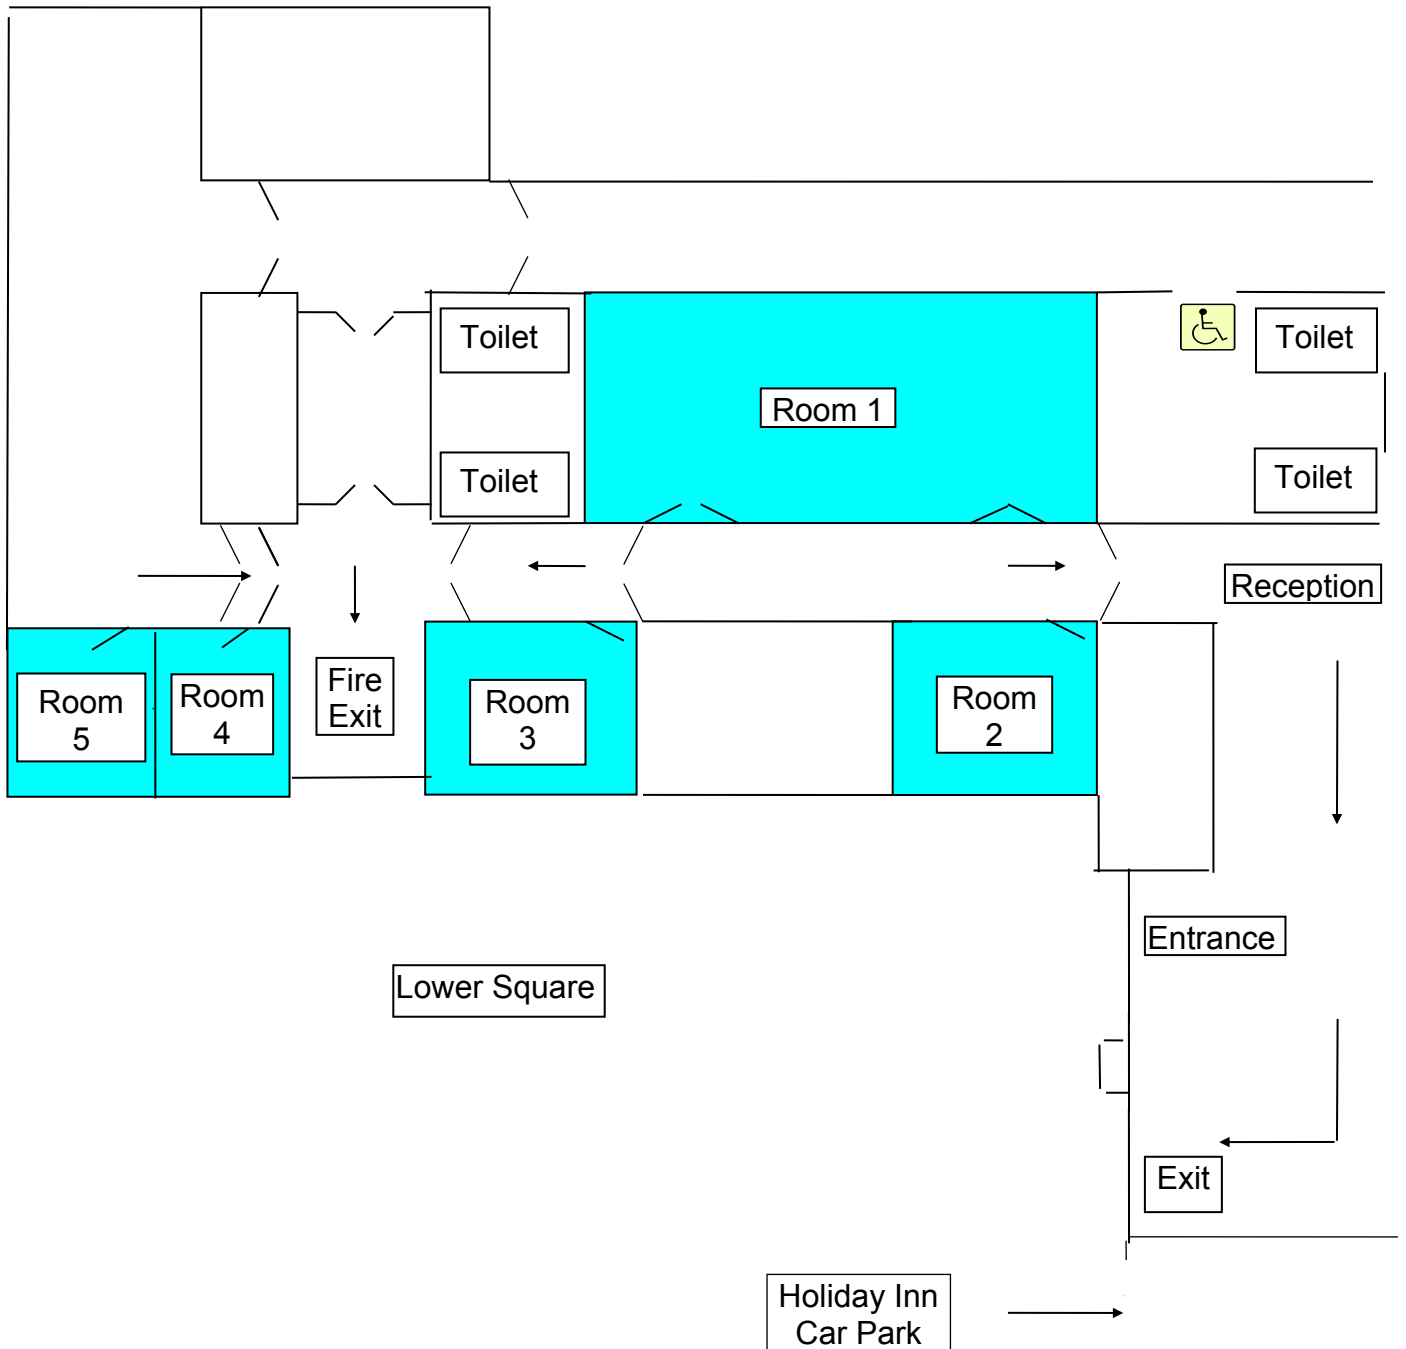

### CIVIC OFFICES, SUTTON GROUND FLOOR MEETING ROOMS

#### FIRE PRECAUTIONS

If there is a FIRE in the building the fire alarm will sound. Leave the building immediately by the most direct route, either back through reception or the fire exit into Lower Square. Take your coat and any bags with you. Assemble in the car park in front of the Holiday Inn.