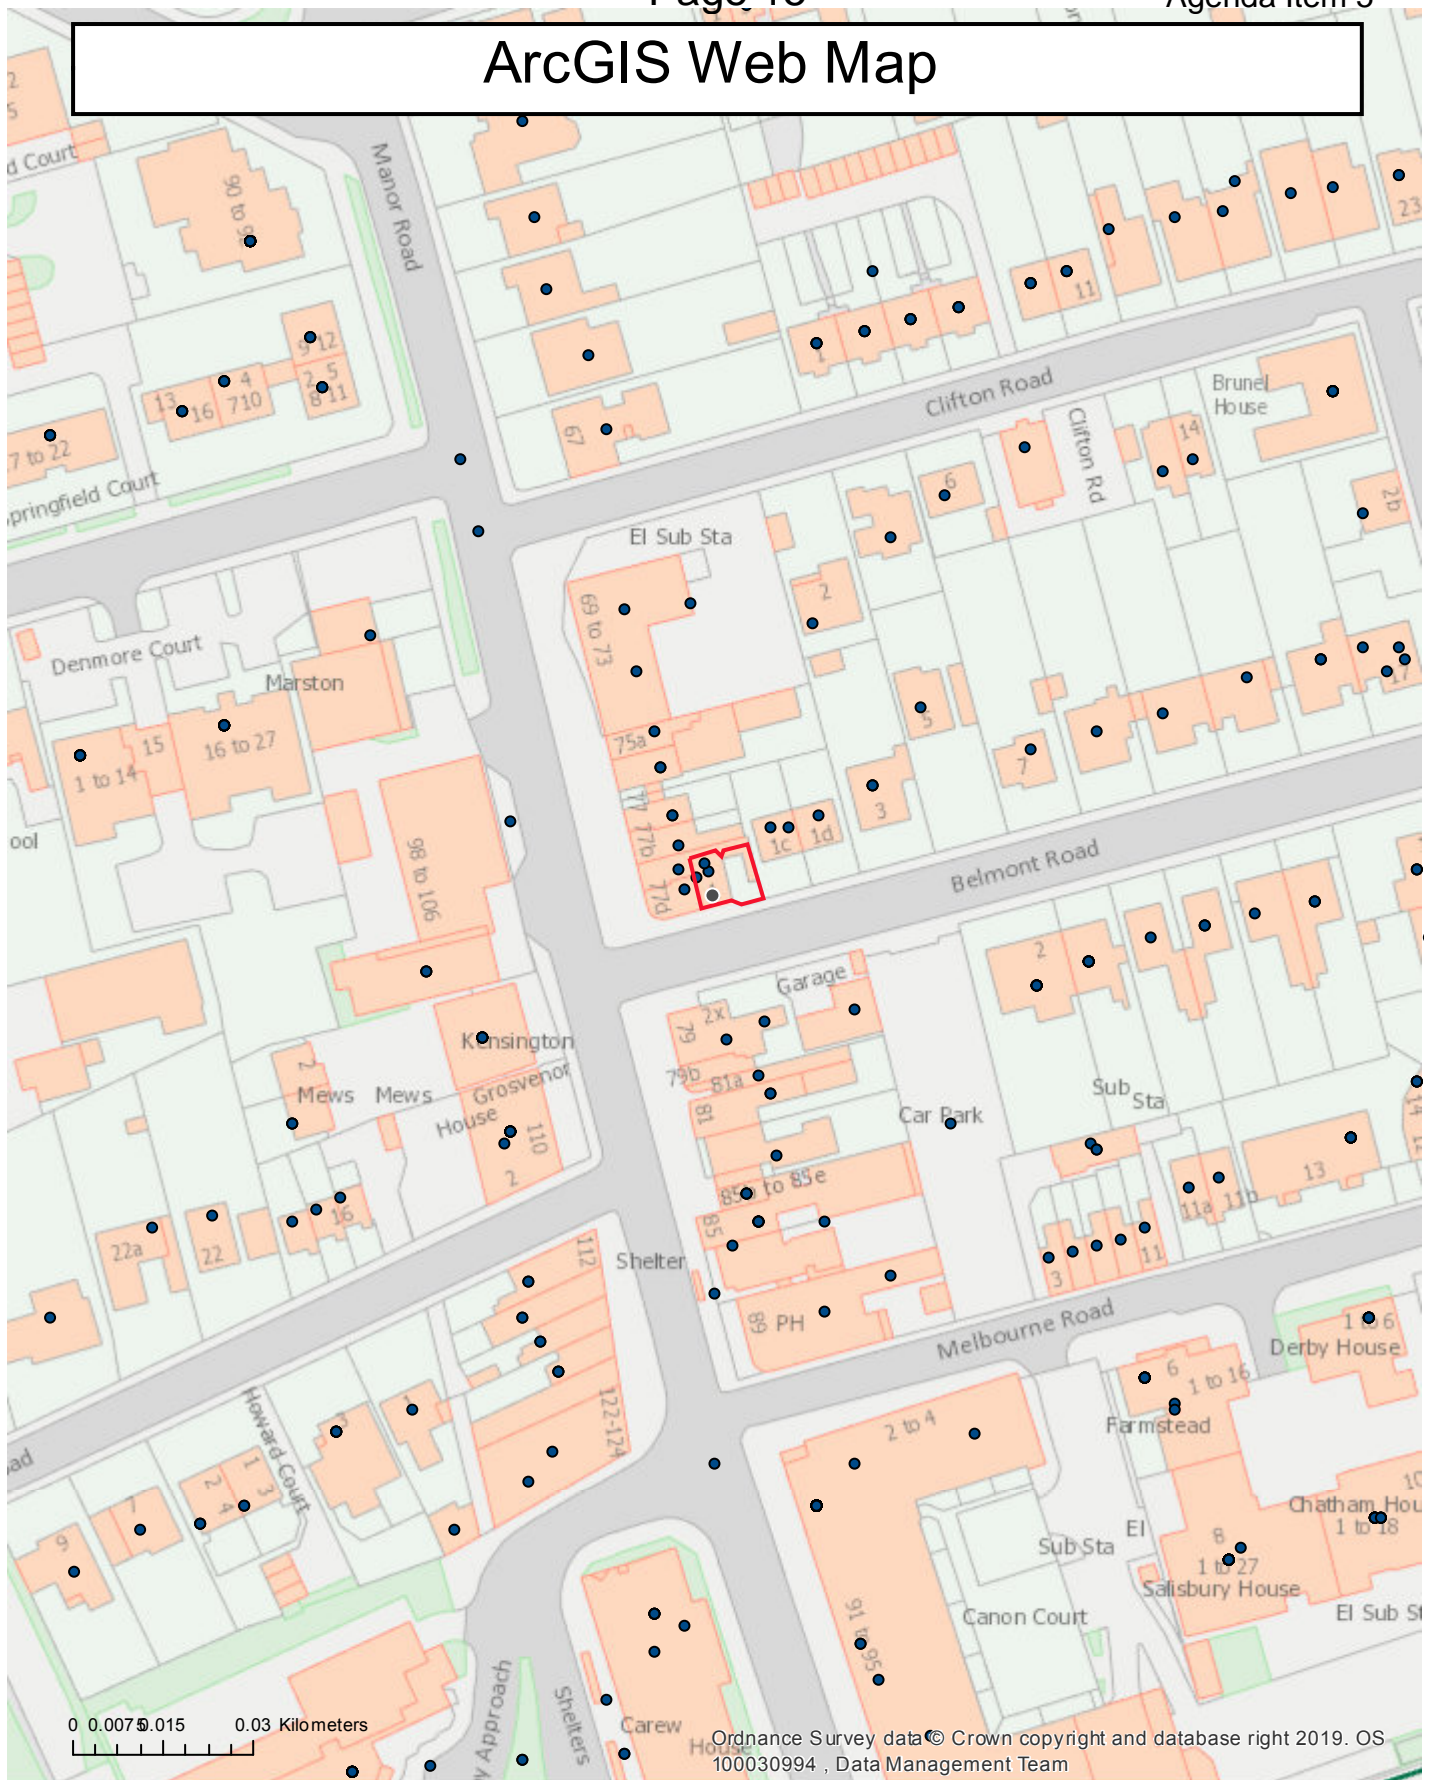

# ArcGIS Web Map

## 1 Belmont Road, Wallington

Printed By: svc\_esri

Scale: 1:1,250

Date Printed: 10/04/2019

This page is intentionally left blank