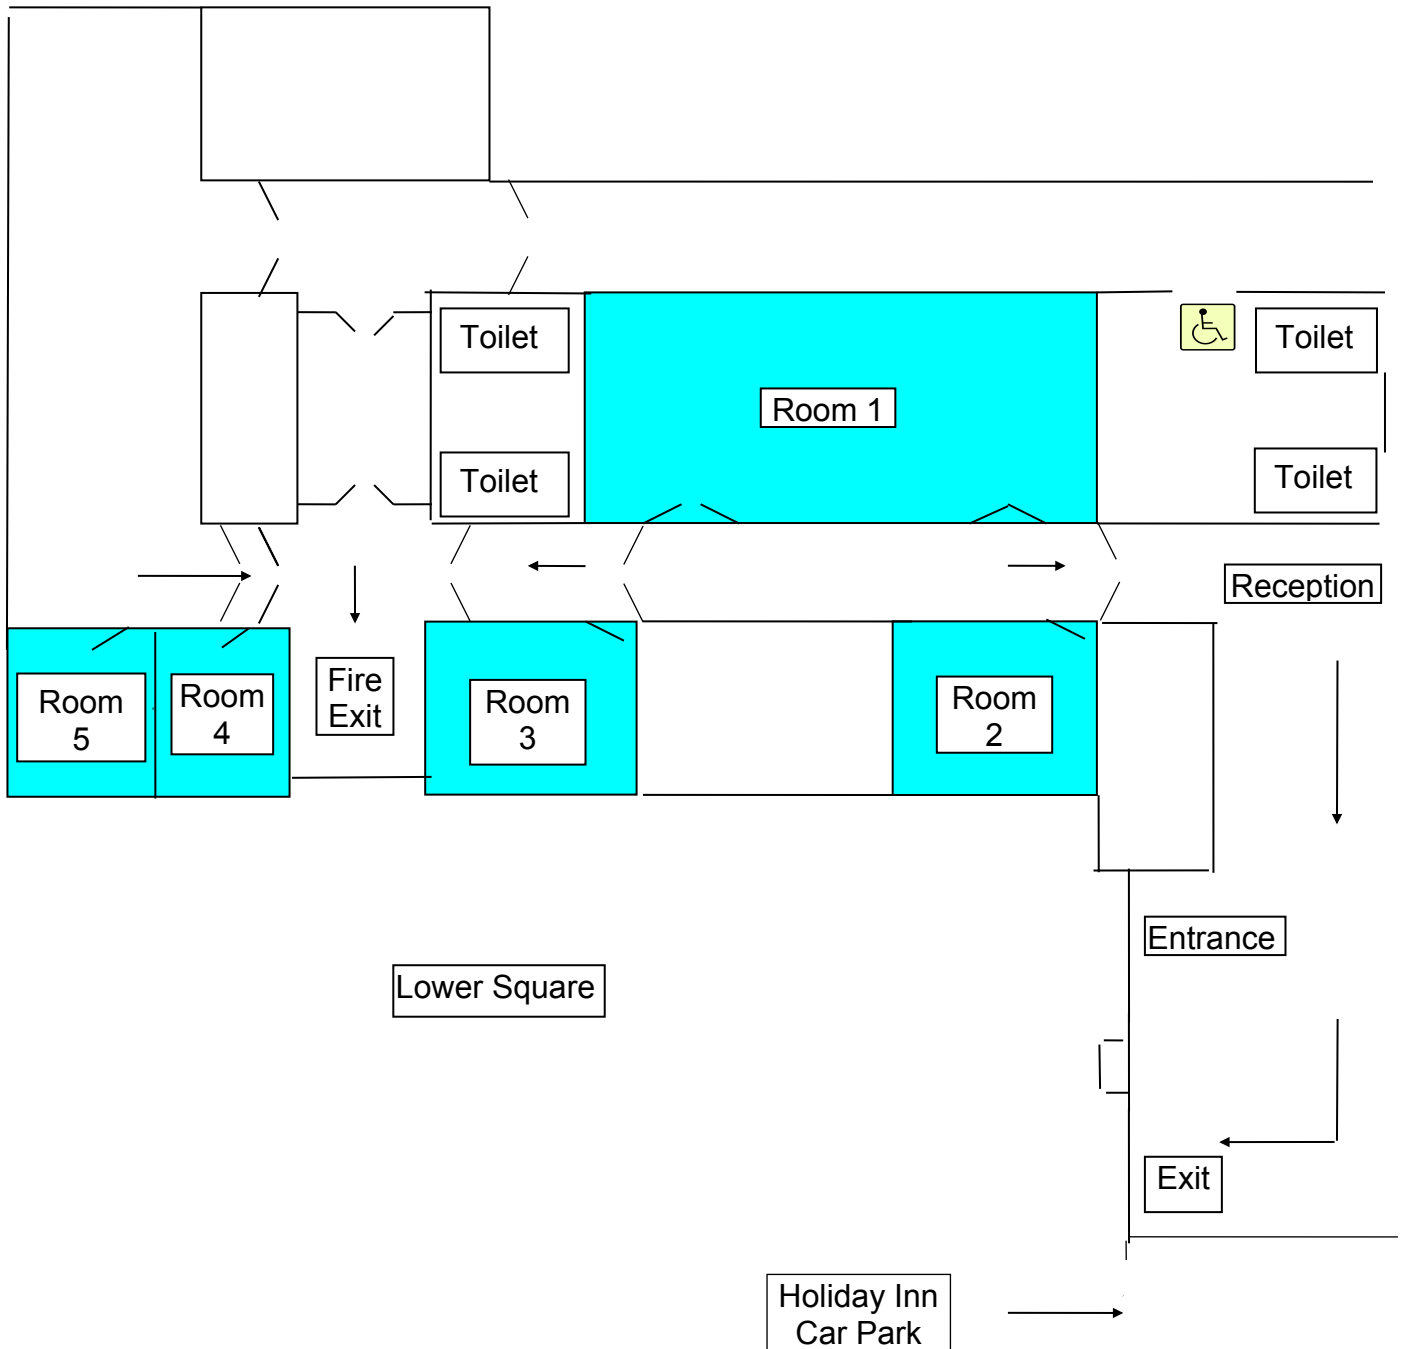

CIVIC OFFICES, SUTTON GROUND FLOOR MEETING ROOMS

FIRE PRECAUTIONS

If there is a FIRE in the building the fire alarm will sound. Leave the building immediately by the most direct route, either back through reception or the fire exit into Lower Square. Take your coat and any bags with you. Assemble in the car park in front of the Holiday Inn.

This page is intentionally left blank