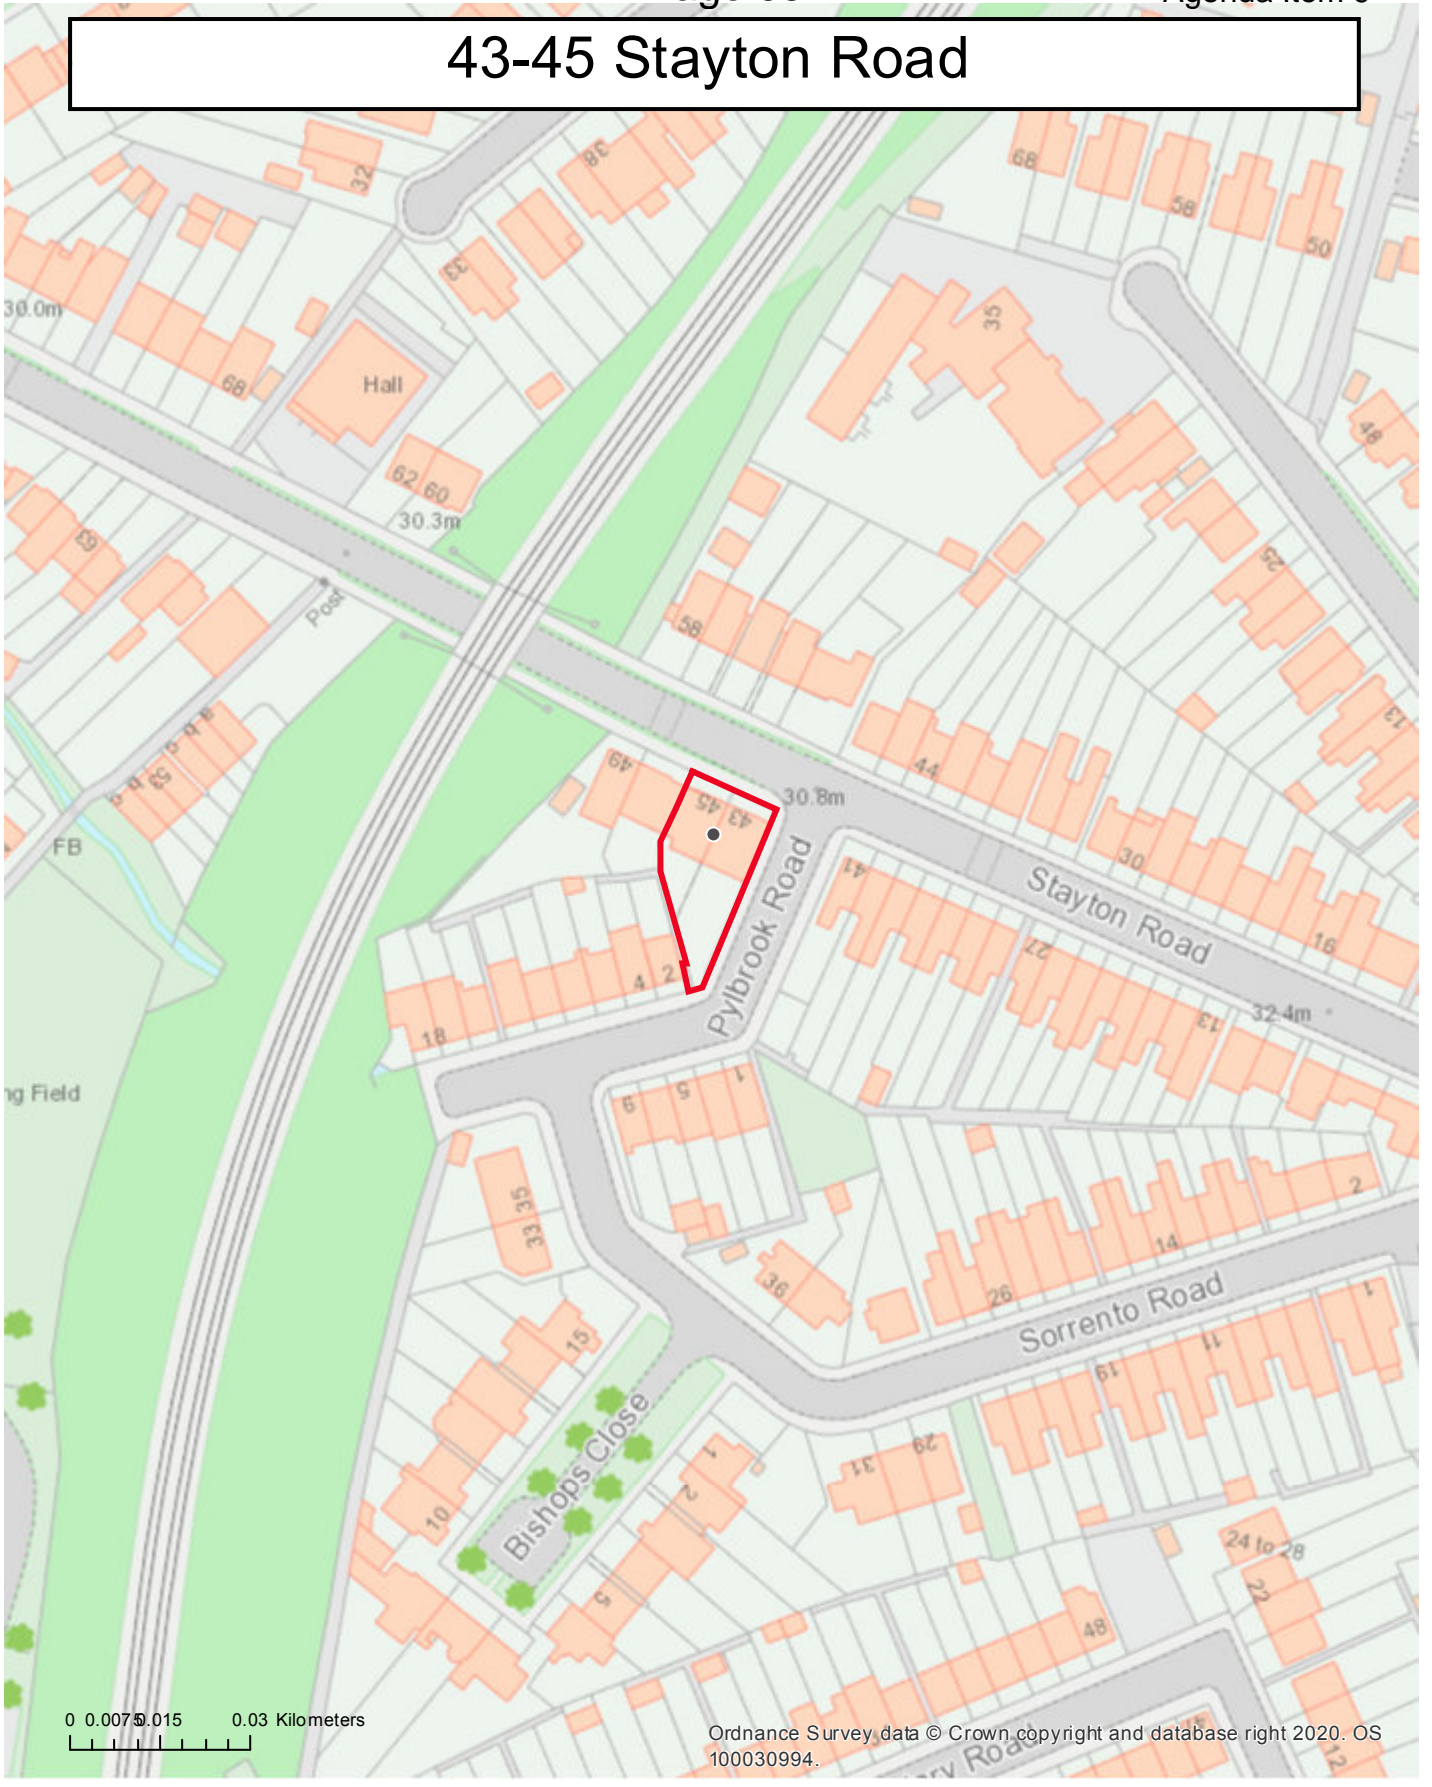

43-45 Stayton Road

Printed By: svc_esri

Scale: 1:1,250

Date Printed: 18/11/2020

This page is intentionally left blank