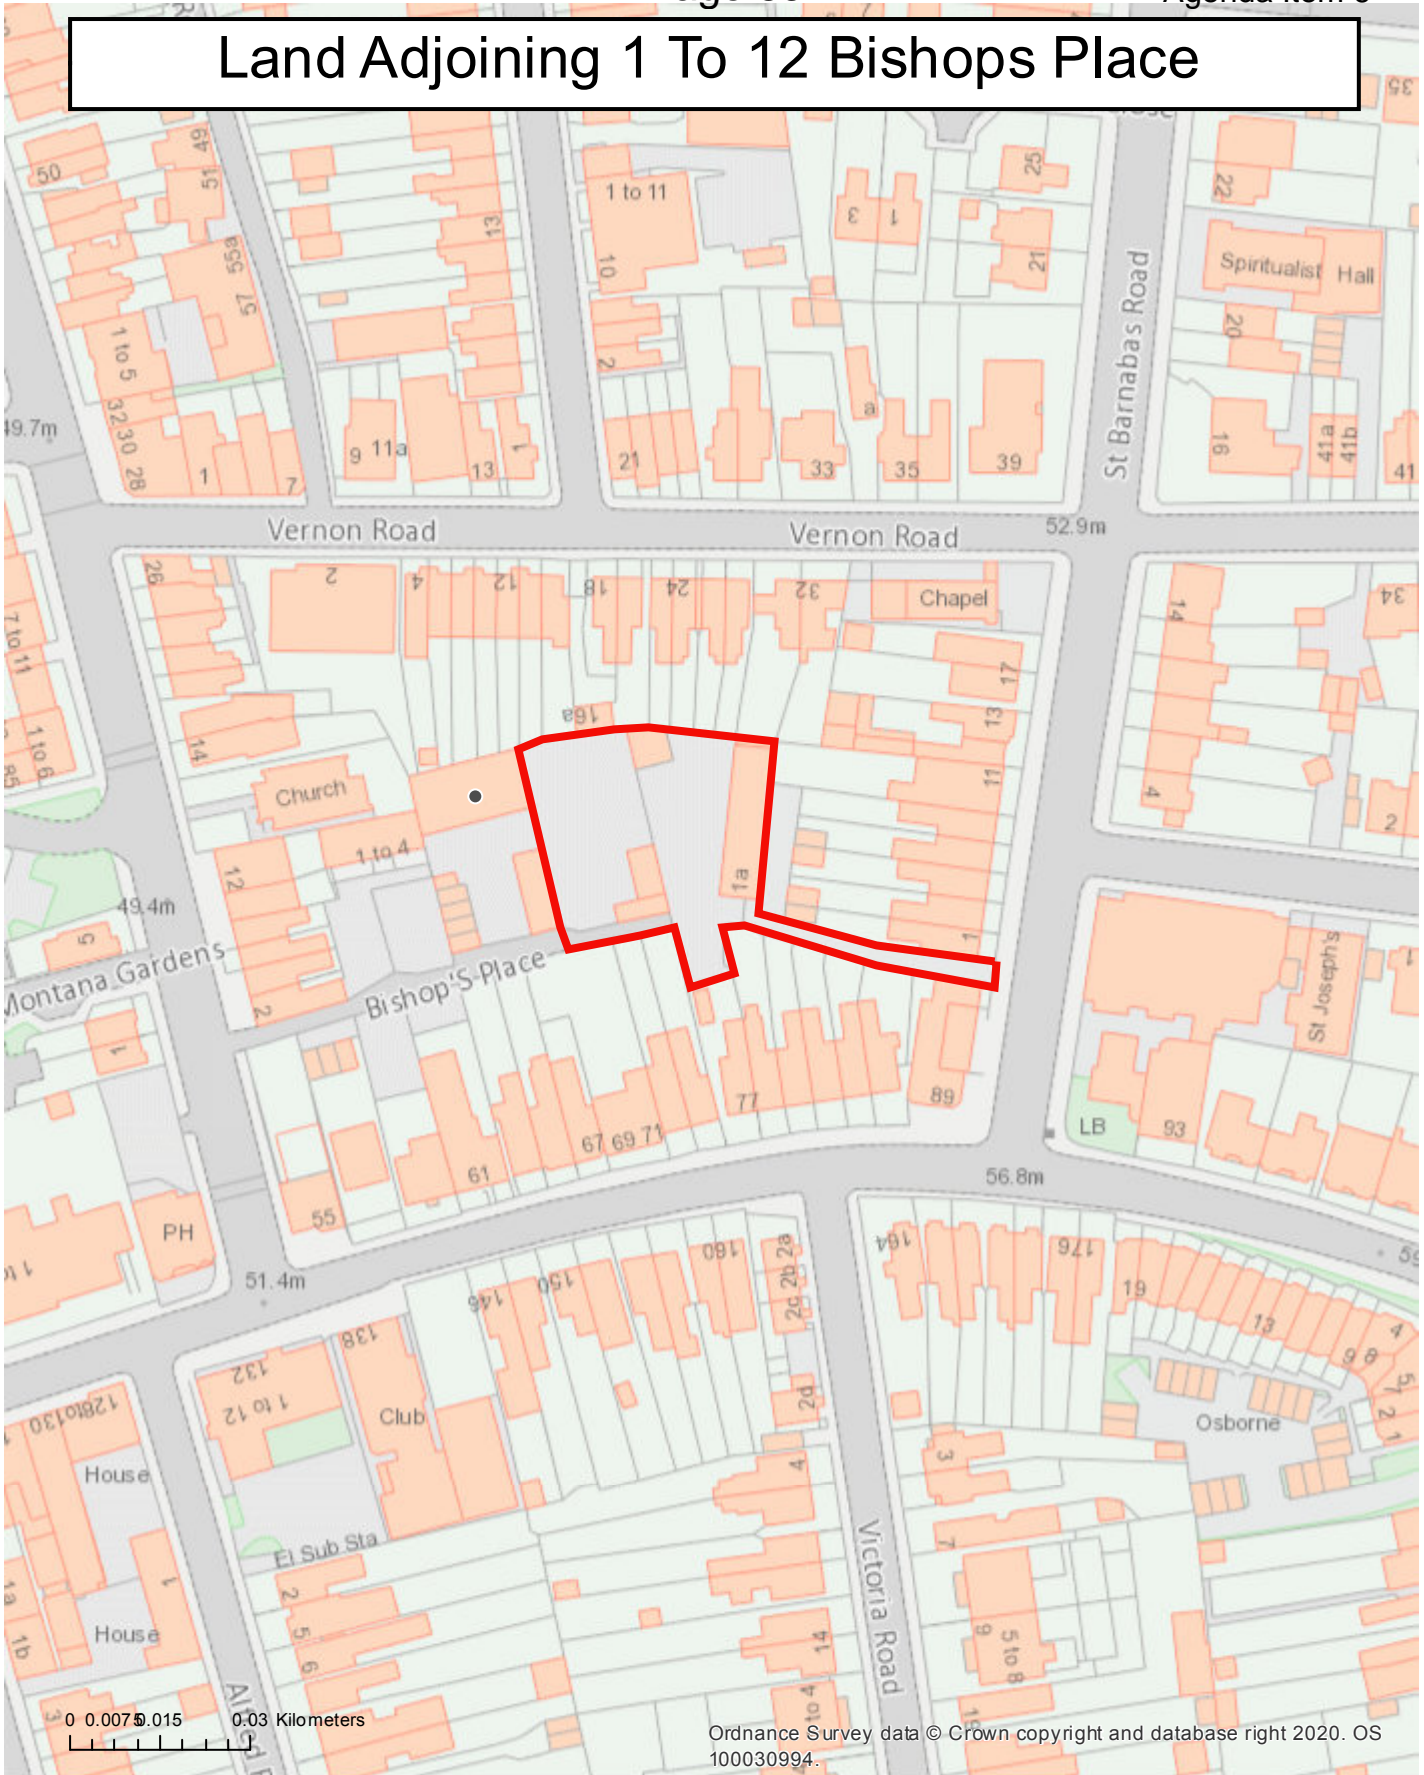

Land Adjoining 1 To 12 Bishops Place

0 0.0075 0.015 0.03 Kilometers

Ordnance Survey data © Crown copyright and database right 2020. OS 100030994.

Printed By: svc_esri

Scale: 1:1,250

Date Printed: 21/04/2021